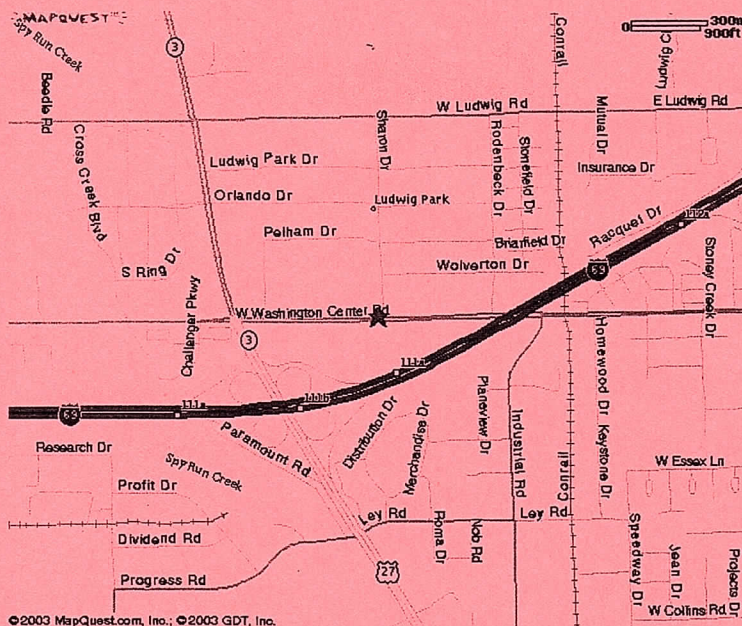

# Model Railroad Show & Swap

sponsored by:  
*the Maumee Valley Railroad Club, Inc.*  
*A not for profit organization*

**Saturday,  
November 18, 2017  
9:00 a.m. - 2:00 p.m.  
Coliseum Bingo**

**911 W. Washington Center Rd., Fort Wayne, IN  
46825  
(260) 490-9999**

Maumee Valley Railroad Club, Inc.  
Model Railroad Show & Swap

THIS COUPON GOOD FOR:  
**\$1.00 OFF ADMISSION**  
November 18, 2017

From I-69, Exit at Lima Road, # 311 northbound. About one block from the interstate, turn right/east onto Washington Center Rd. Proceed about 1/2 mile. Coliseum Bingo is on the south side of the street, across from Texas Roadhouse restaurant.